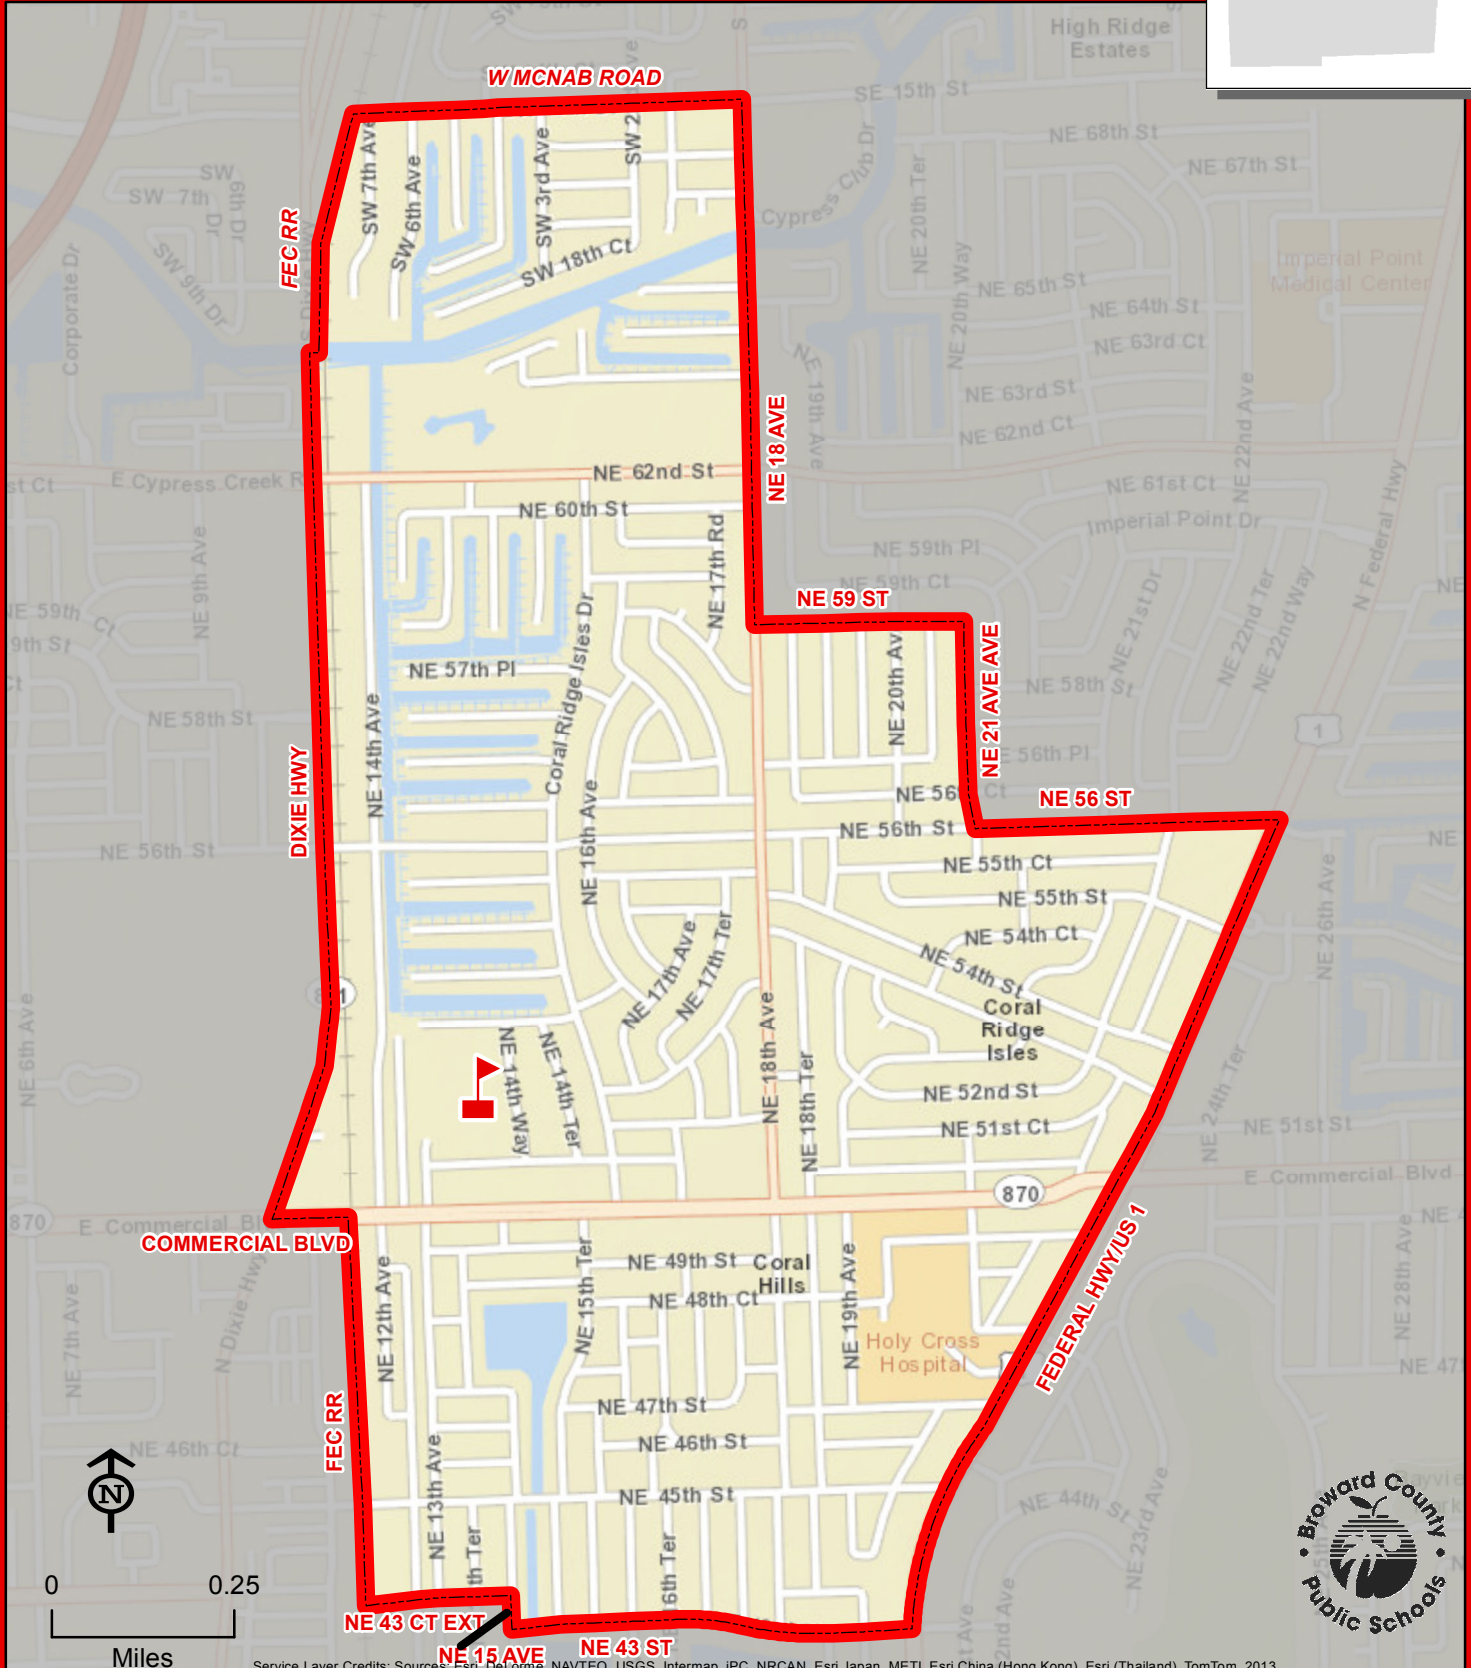

FLORANADA ELEMENTARY SCHOOL

5251 NE 14 WAY
FORT LAUDERDALE, FLORIDA 33334
754-322-6350

FLORANADA

THIS MAP IS FOR CONCEPTUAL PURPOSES ONLY AND SHOULD NOT BE USED FOR LEGAL BOUNDARY DETERMINATIONS